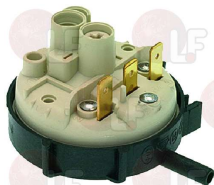

ARISTARCO 351

3320071 PRESSURE SWITCH 55/30 mm 250V 16A
1 level
max operating temperature 85°C
for ALL MODELS
for Dishwasher (UNIVERBAR)
for Glasswasher/Cupwasher (ATA) AL20 - AL21 - AL25
AL26
for Glasswasher/Cupwasher (UNIVERBAR)