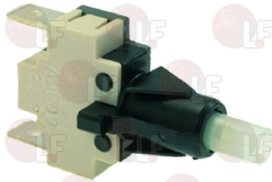

ARISTARCO 4044

1319082 SINGLE-POLE PUSH BUTTON 16A 250V
for Dishwasher (COMENDA) LF324