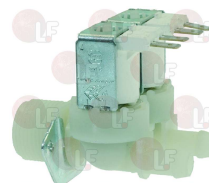

ARISTARCO 3269