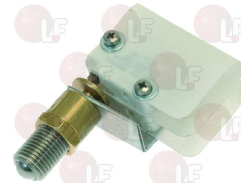

ARISTARCO 6207

Microswitches

3803057 COMPLETE MICRO SWITCH
 for Dishwasher (ARISTARCO) AE50.32

ARISTARCO 3528

3240219 DOOR MICROSWITCH
 for Dishwasher (ARISTARCO) GL5.34 - GL5.34E
 GL7.38 - GL7.40EM
 for Glasswasher/Cupwasher (ARISTARCO) PROGRAM25CF
 PROGRAM25CR - PROJECT28 - SELF4.32