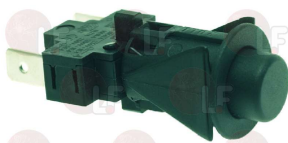

ARISTARCO 4323

3319200 CYCLE START SWITCH 250V
for Dishwasher (ARISTARCO) GL7.40 - PASSPORT45.30
PASSPORT50.32
for Glasswasher/Cupwasher (ARISTARCO)
PASSPORT35.21 - PASSPORT38.25 - PASSPORT40.28

ARISTARCO 4043

3319736 SUPPORT F/PUSH-BUTTON ø 16 mm BLACK