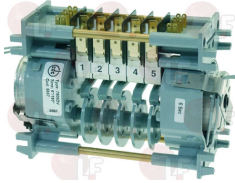

ARISTARCO 1623

3322342 CONTROLLER 7805DV 3'/6'/9' 230V

for Dishwasher (ARISTARCO) LP

ARISTARCO 4608

Suitable for:

Suitable for:

- 3322260 PROGRAMMER 7805DV 5 CAMS**
 50Hz - without pin
 1°cycle 6" - 2°cycle 180"
 for Dishwasher (IME OMNIWASH) GL1040 - GL1240
 SEI1PCQ
 for Dishwasher (SAB ITALIA) K1.5P
 for Dishwasher (UNIC) A61A
 for Dishwasher hood type (AFI) A1000L
 for Dishwasher hood type (HILTA) W13
 for Dishwasher hood type (NOSEM) K601
 for Dishwasher hood type (NUOVA SIMONELLI) LTM1500
 for Dishwasher hood type (SO.WE.BO.) 6.1P
 for Dishwasher hood type (STORME) L501