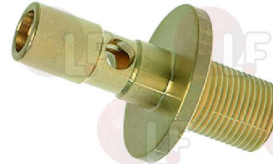

ARISTARCO 00010749

ARISTARCO 2790

3743712 RINSE ARM RH 205 mm
3 jets
for Dishwasher (ARISTARCO) ALISE045.32