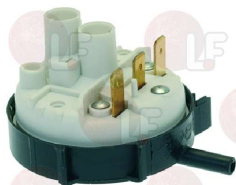

Suitable for:

ARISTARCO

Suitable for:

Pressure switches

3320228 LEVEL PRESSURE SWITCH 260/90 mm
for Pan/utensilwashing machines (ARISTARCO)
Series LP