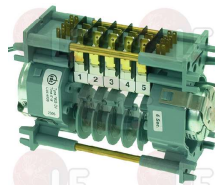

3322342 CONTROLLER 7805DV 3'/6'/9' 230V

for Dishwasher (ARISTARCO) LP