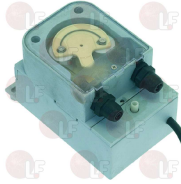

ARISTARCO 60

Suitable for:

3090124 NON-RETURN VALVE ASSEMBLY

with non-return valve

ARISTARCO 2376

3090118 RINSE AID DISPENSER 0÷0.4 L/h

with adjuster from 0 to 0.4 L/h
with assembly kit

ARISTARCO 6449