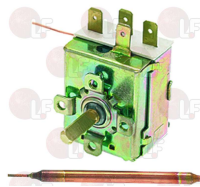

Suitable for:

ARISTARCO

Suitable for:

Thermostats

3444004 THERMOSTAT TR2 0-90°C

D-shaped pin $\varnothing$ 6x4.6 mm
capillary 1500 mm - 15A 250V
bulb $\varnothing$ 6.5x95 mm
for Dishwasher (BONNET) INO36
for Dishwasher (COMENDA) F20 - F45 - LF320
for Dishwasher (LINEA BLANCA) LC-1500 - LC-1700
LC-2000 - LC-2300 - LC-2300TR - LC-2600
LC-2800
for Dishwasher (SAMMIC)
for Dishwasher (THIRODE) VSL450
for Dishwasher conveyor type (COMENDA) - Series AC
Series ACR - Series ACS - Series S - Series SNL
for Dishwasher hood type (LINEA BLANCA) LC-3500
LC-4000
for Glasswasher/Cupwasher (COMENDA) B11T