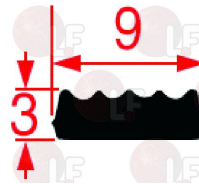

ARISTARCO 706

Suitable for:

ARISTARCO

3122257 RUBBER COLLAR FOR PUMP
 ø 46 mm - internal hole ø 26 mm
 for Glasswasher/Cupwasher (ARISTARCO) COMPACT20
 MASTER21

ARISTARCO 2140

Suitable for:
5051453 SELF-STICK.GASKET F/PLASTIC FRAME 9x3 mm
 profile dimensions 9x3 mm
 sold per metre